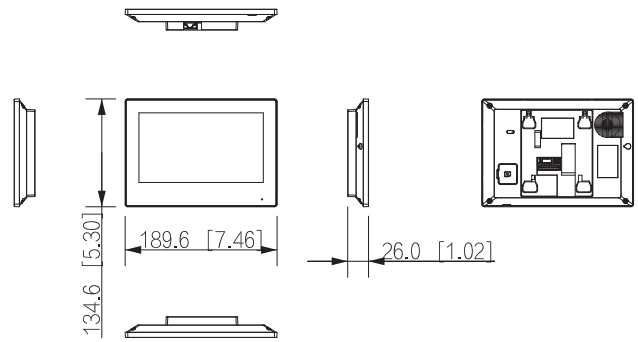

#### General

Appearance Color	Black/White
Power Supply	12 VDC 1A; Standard PoE (36–57 V, 0.35 A)
Installation	Surface Mount
Certifications	CE; FCC
Dimensions	189.6 mm × 134.6 mm × 26.0 mm (7.50" × 5.30" × 1.00")
Operating Temperature	–10 °C to +55 °C (+14 °F to 131 °F)
Operating Humidity	10%–95% RH (non-condensing)
Operating Altitude	Beneath 3,000 m (9,842.52 ft)

## Dimensions (mm[inch])