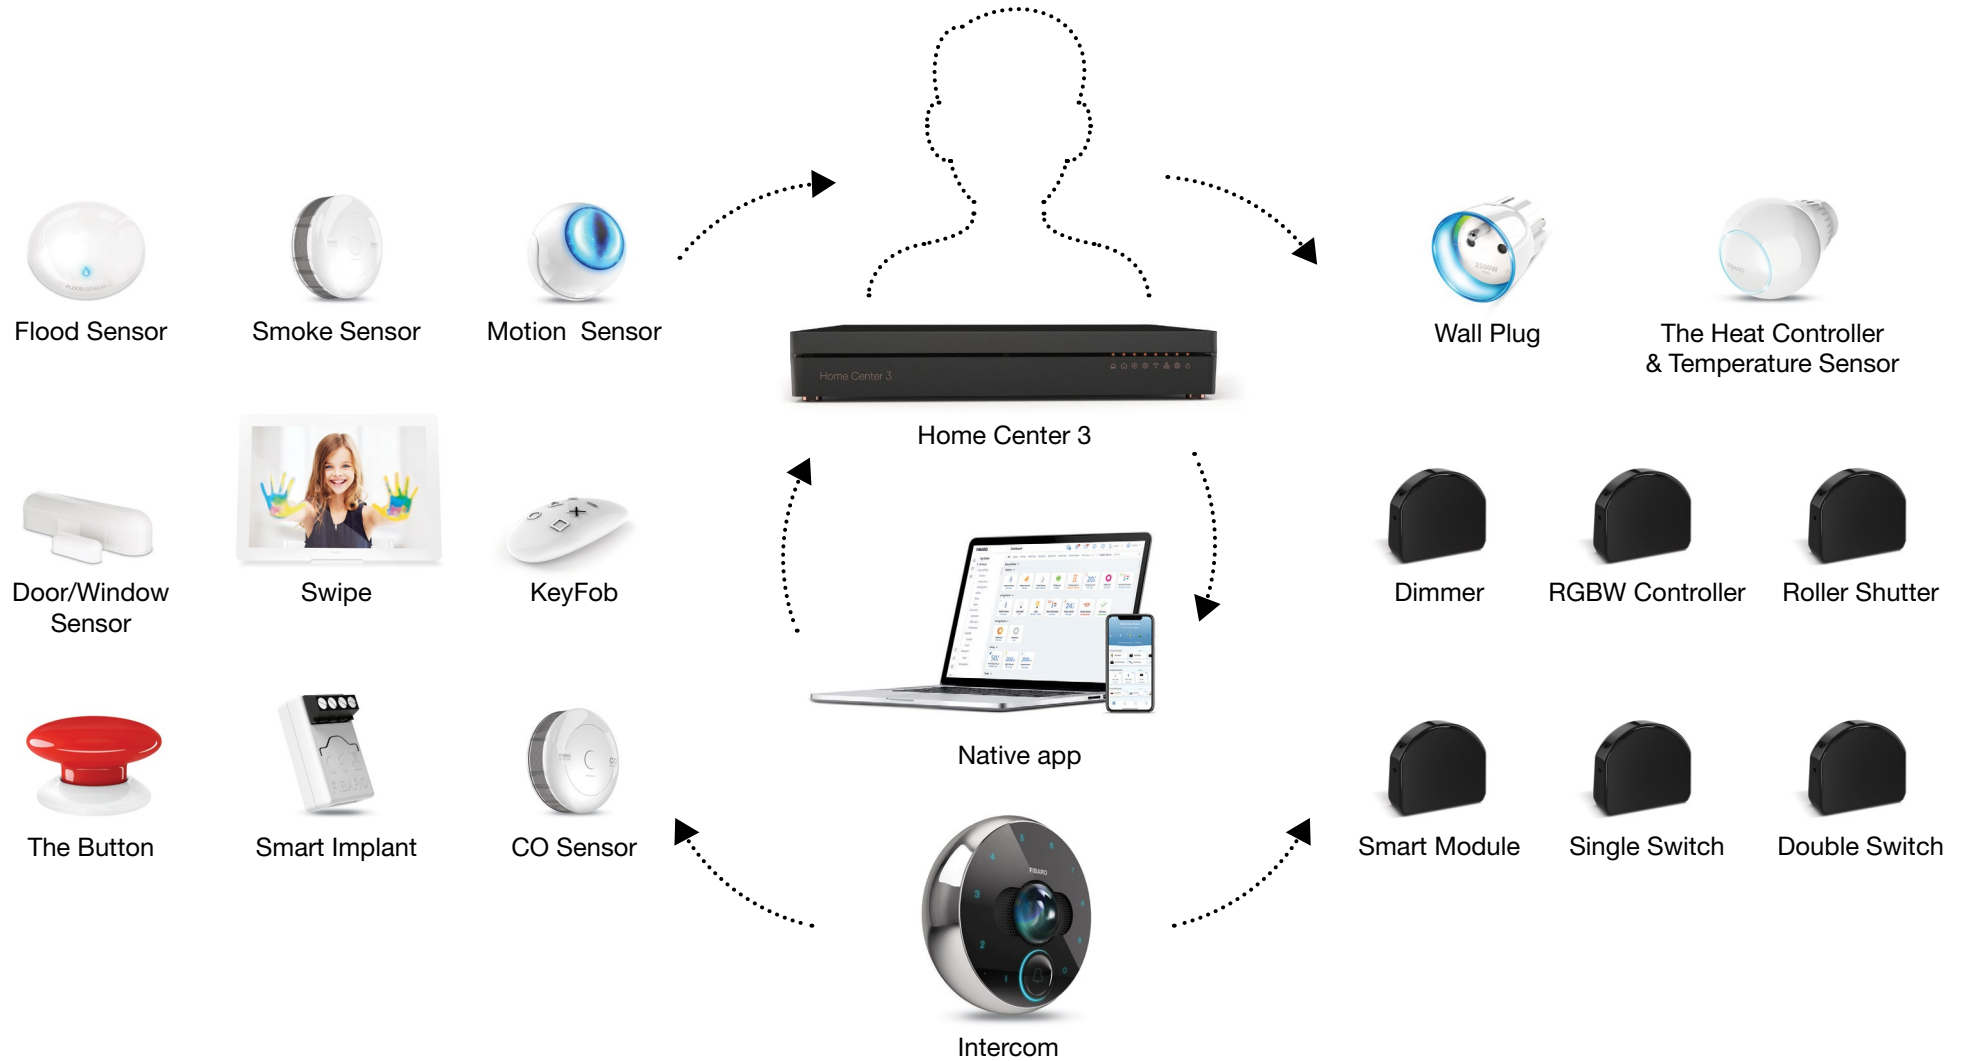

Z-Wave is a wireless technology that allows you to connect to a network and manage various electrical devices remotely. It is used primarily in smart building systems. In the Z-Wave network, the devices communicate with the control panel and with each other. The system does not require any wires of the building structure or electrical installation. Communication between FIBARO System devices is based on a mesh network - each element is both a receiver and a transmitter.

Works with

Apple HomeKit

HomeKit is Apple's standard for device communication. This technology makes it easy and secure to control HomeKit-compatible accessories across your Apple product portfolio, including Apple TV, Apple Watch, Siri, iPhone, iPad, and iPod touch.

What are the parts of the system?

FIBARO smart home system creates an integrated network of devices where each has its specific features. Devices are merged into groups responsible for individual tasks.

Senses

Decision making and processing

Execution

Home Centers

FIBARO hub is the heart and mind of a smart home that constantly cares about the comfort and safety of your family. It manages and communicates with all smart devices - it receives data from sensors, processes information and gives signal to perform appropriate actions.