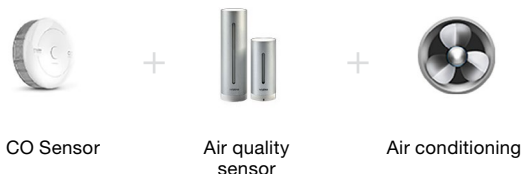

Controls HVAC

Return from work or holiday to a well-heated home, filled with fresh air and humidity just as you like. Remotely control the air conditioning and heating system to be ready for any unexpected occasion.

Protects against fire, flooding and carbon monoxide

Safety of you and your beloved ones cannot be underestimated. Experience each of these features with FIBARO devices so that your home can automatically respond to dangerous situations and notify you immediately.

Always good air quality

Quality air inside a house is a must. Carbon monoxide sensor and air quality sensor will turn on the fan if necessary.